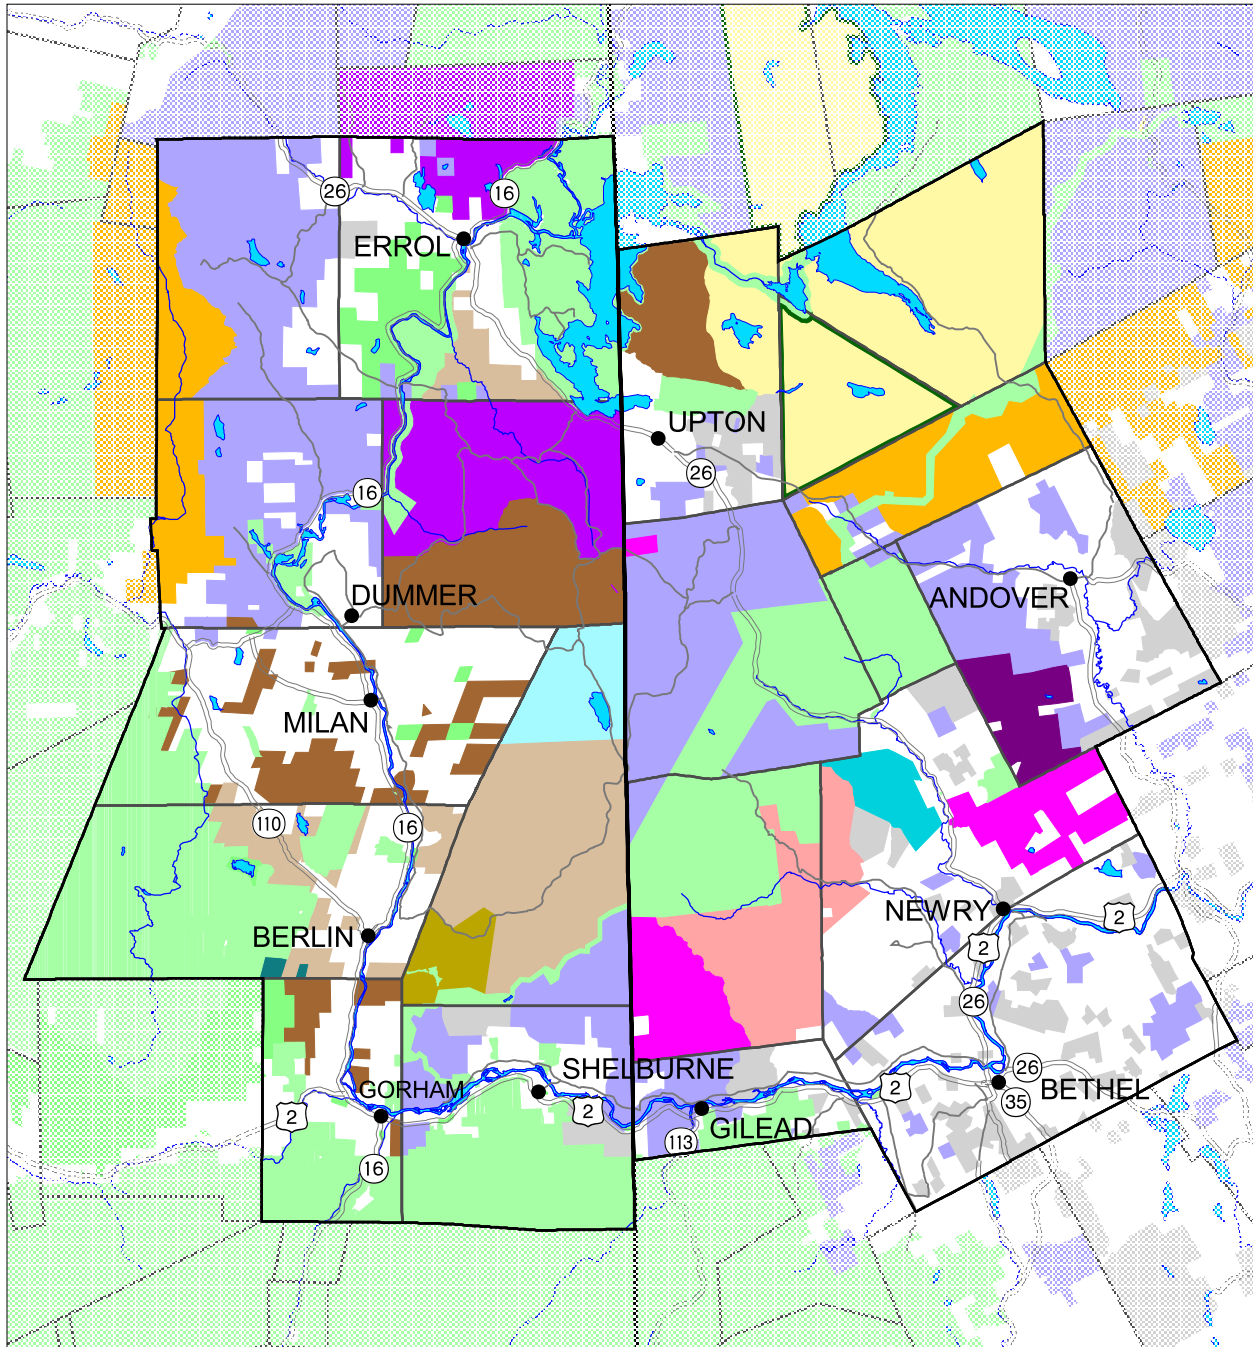

Landowners 2007

0 5 10 15 20 Miles

Legend

- Roads
- Highways
- Town Boundaries
- Conservation Land
- Landowners**
- AVRRDD*
- Bayroot LLC
- Bob Brown
- Forestland Group
- GMO

- Haskel
- MaineVest
- Other private landowners
- Pingree
- Pingree - Conservation Easement
- Plum Creek
- Rene Bernard, Inc.
- Sunday River
- T.R. Dillon
- Yankee Forest

Notes: The land ownership information is approximate and should not be considered a fully accurate representation of legal ownership boundaries. The land ownership data was provided by the Appalachian Mountain Club.

The roads, rivers, town and state boundaries were provided by GRANIT System, as archived at Complex Systems Research Center, University of NH and Maine Office of GIS.

* AVRRDD represents the Androscoggin Valley Regional Refuse Disposal District.