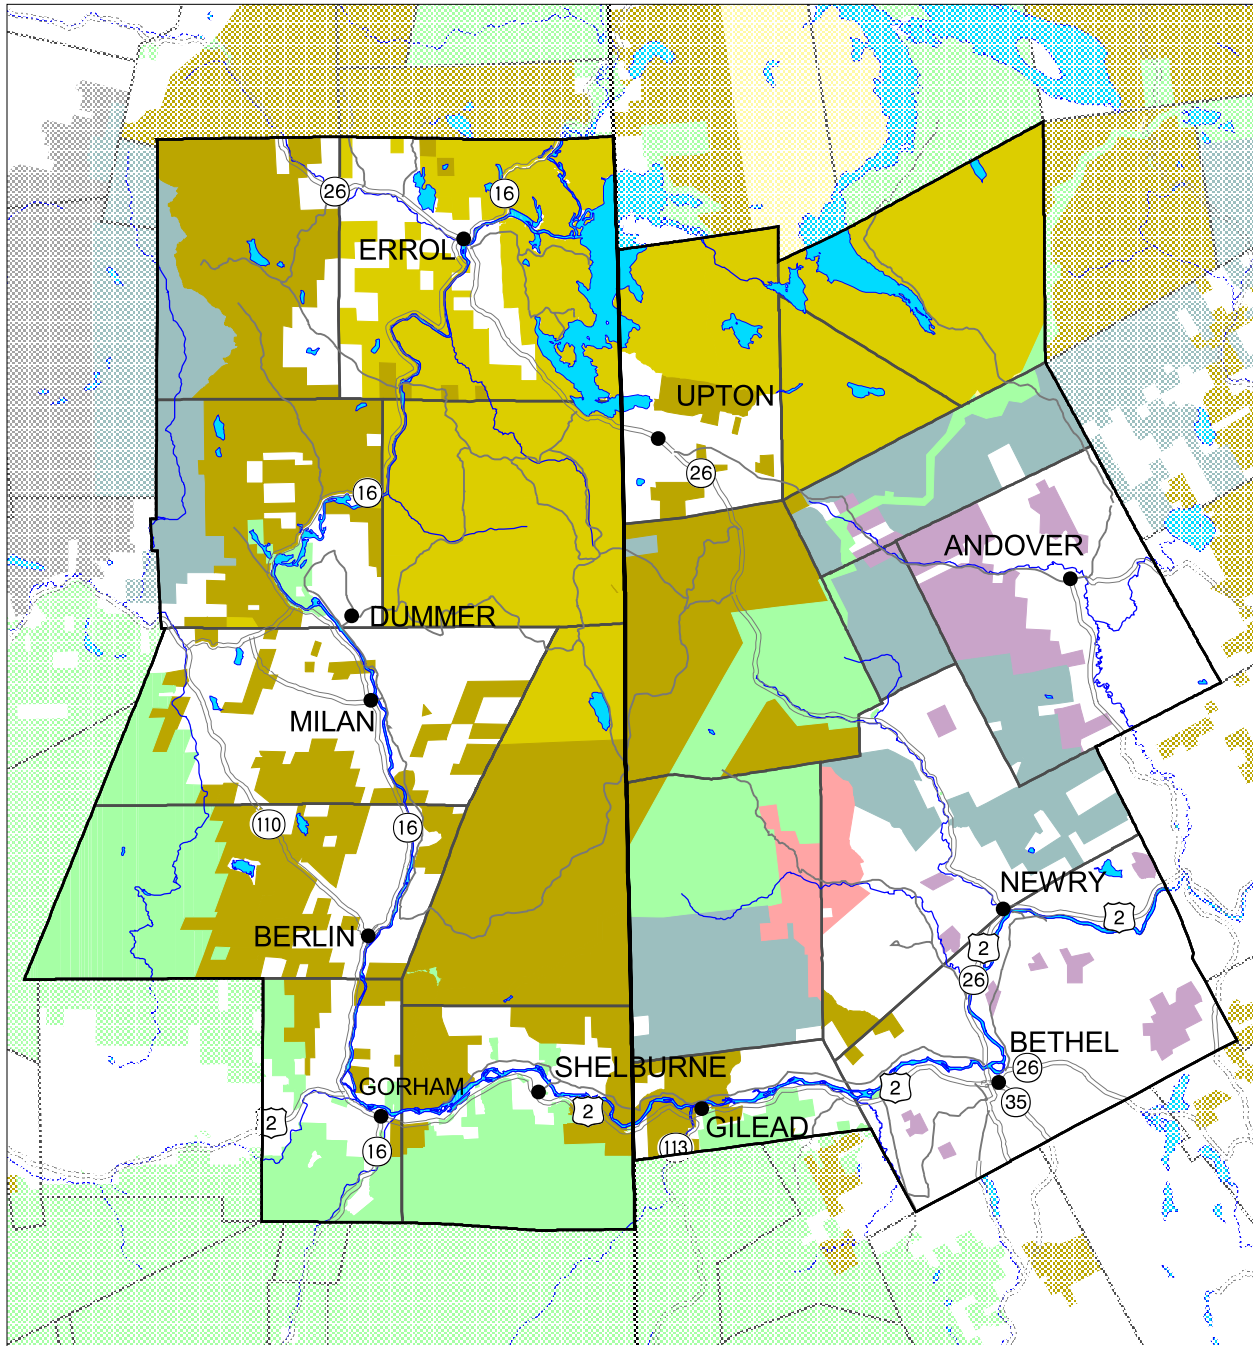

# Landowners 1980

## Legend

- Roads
- Highways
- Town Boundaries
- Conservation Land

## Landowners

- Boise Cascade
- Brown
- Brown and Pingree (undivided)
- International Paper
- Pingree
- Rancourt Associates
- Sunday River

Notes: The land ownership information is approximate and should not be considered a fully accurate representation of legal ownership boundaries. The land ownership data was provided by the Appalachian Mountain Club.

The roads, rivers, town and state boundaries were provided by GRANIT System, as archived at Complex Systems Research Center, University of NH and Maine Office of GIS.